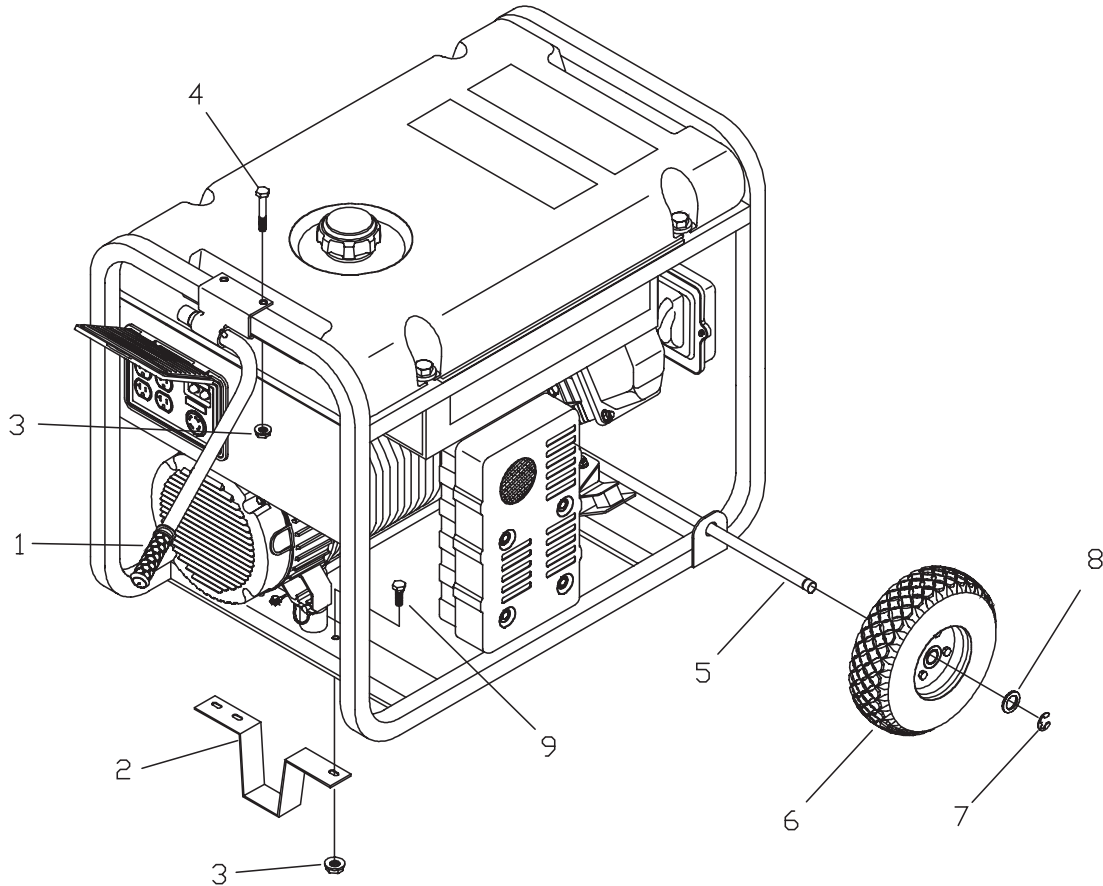

§ - Contact Engine Manufacturer

Section 1: Exploded Views and Parts Lists

AC CONTROL PANEL EXPLODED VIEW & PARTS LIST

Item	Part #	Description
1	195112GS	KIT, Cover Control Panel
2	188889AGS	CONTROL PANEL, Compact
6	68759GS	OUTLET, 120V, 20Amp, Duplex
7	*	NUT, Palnut, Pushnut, 5/32
8	84198GS	CAP, Circuit Breaker
9	75207DGS	BREAKER, Circuit
10	68867GS	OUTLET, 120/240V Locking, 20A
11	*	NUT, Palnut, Pushnut, 3/16
12	*	PPPHS, M3 - 0.5 x 18
13	93857GS	BAR, Retaining
14	188890GS	COVER, Back, Control Panel
15	*	SCREW, 3 x 18, Tapping
16	22694GS	HOUSING, Receptacle
17	*	SCREW, 3.5 x 14, Tapping

* - Items shown without part numbers are common fasteners found at your local hardware store.

Section 1: Exploded Views and Parts Lists

WHEEL KIT EXPLODED VIEW AND PARTS LIST

Item	Part #	Description
1	189715GS	ASSY, Handle
2	B1764GS	LEG, Mounting
3	52858GS	NUT, Locking Hex M8 - 1.25
4	*	HHCS, M8 - 1.25 x 45
5	191267NGS	AXLE
6	B4966GS	WHEEL, 10" Diameter
7	191265GS	E-RING
8	*	WASHER, Flat
9	*	HHCS, M8 - 1.25 x 16

* - Items shown without part numbers are common fasteners found at your local hardware store.

Section 1: Exploded Views and Parts Lists

ALTERNATOR EXPLODED VIEW AND PARTS LIST

Item	Part #	Description
1	186059GS	ADAPTER, Mounting, Alternator
2	191685GS	ROTOR
3	191686AGS	STATOR
4	186060GS	RBC, with O-Ring (p/n 189197GS)
5	86308GS	SCREW
6	91825GS	ASSY, Holder, Rectifier/Brush
7	66849GS	SCREW
8	22694GS	RECEPTACLE, 6 pin
9	81917GS	PIN, Roll
10	193428AGS	ASSY, Wire, Ground
13	194274GS	HARNESS, Wire, Power