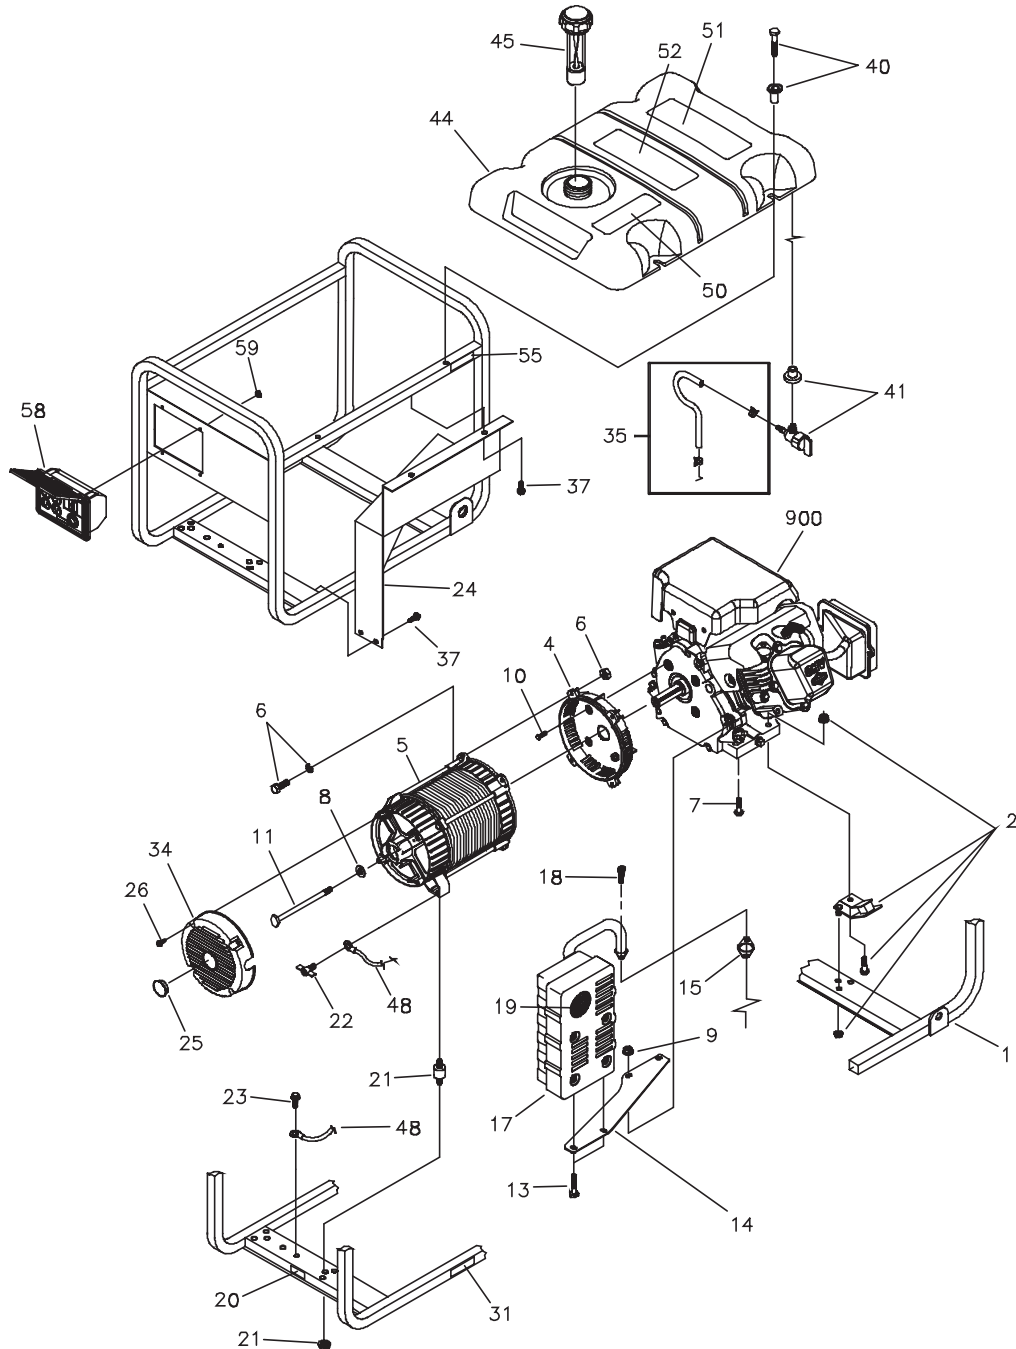

Exploded Views and Parts Lists

EXPLODED VIEW - MAIN UNIT

Copyright © 2005 Briggs & Stratton Power Products Group, LLC. All rights reserved. No part of this material may be reproduced or transmitted in any form by any means without the express written permission of Briggs & Stratton Power Products Group, LLC.