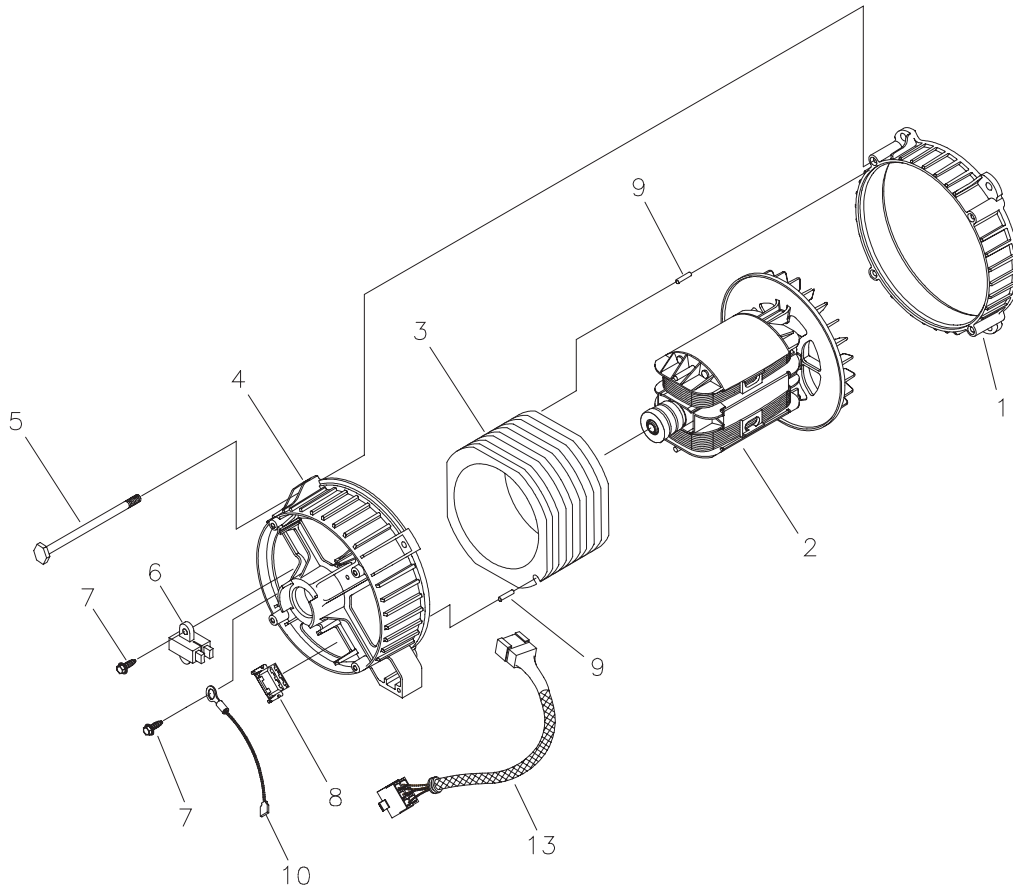

§ - Contact Engine Manufacturer

Section 1: Exploded Views and Parts Lists

AC CONTROL PANEL EXPLODED VIEW & PARTS LIST

Item	Part #	Description
1	195112GS	KIT, Cover Control Panel
2	188889AGS	CONTROL PANEL, Compact
6	68759GS	OUTLET, 120V, 20Amp, Duplex
7	*	NUT, Palnut, Pushnut, 5/32
8	84198GS	CAP, Circuit Breaker
9	75207DGS	BREAKER, Circuit
10	68867GS	OUTLET, 120/240V Locking, 20A
11	*	NUT, Palnut, Pushnut, 3/16
12	*	PPPHS, M3 - 0.5 x 18
13	93857GS	BAR, Retaining
14	188890GS	COVER, Back, Control Panel
15	*	SCREW, 3 x 18, Tapping
16	22694GS	HOUSING, Receptacle
17	*	SCREW, 3.5 x 14, Tapping

* - Items shown without part numbers are common fasteners found at your local hardware store.

Section 1: Exploded Views and Parts Lists

WHEEL KIT EXPLODED VIEW AND PARTS LIST

Item	Part #	Description
1	189715GS	ASSY, Handle
2	B1764GS	LEG, Mounting
3	52858GS	NUT, Locking Hex M8 - 1.25
4	*	HHCS, M8 - 1.25 x 45
5	191267NGS	AXLE
6	B4966GS	WHEEL, 10" Diameter
7	191265GS	E-RING
8	*	WASHER, Flat
9	*	HHCS, M8 - 1.25 x 16

* - Items shown without part numbers are common fasteners found at your local hardware store.

Section 1: Exploded Views and Parts Lists

ALTERNATOR EXPLODED VIEW AND PARTS LIST

Item	Part #	Description
1	186059GS	ADAPTER, Mounting, Alternator
2	191685GS	ROTOR
3	191686AGS	STATOR
4	186060GS	RBC, with O-Ring (p/n 189197GS)
5	86308GS	SCREW
6	91825GS	ASSY, Holder, Rectifier/Brush
7	66849GS	SCREW
8	22694GS	RECEPTACLE, 6 pin
9	81917GS	PIN, Roll
10	193428AGS	ASSY, Wire, Ground
13	194274GS	HARNESS, Wire, Power