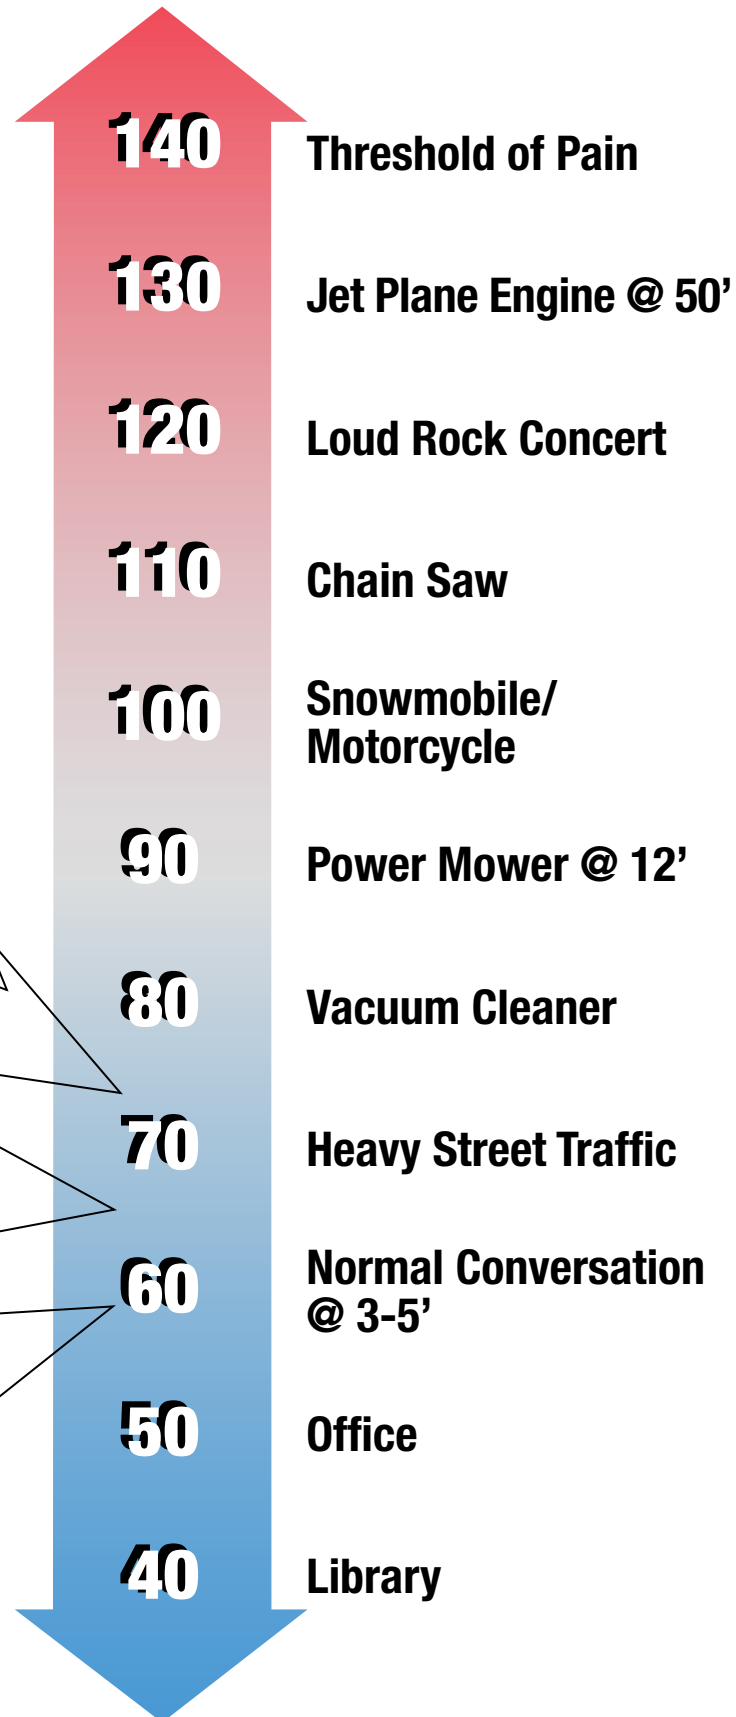

Honeywell

GENERATORS

Sound Level Comparisons (in Decibels)

HW4000-HW7500E Portables @ 23'
70 to 76 dBA @ 75% load*

HW2000i Inverter @ 23'
59 to 70 dBA from idle to 75% load*

HW1000i Inverter @ 23'
53 to 64 dBA from idle to 75% load*

*NOTES/DISCLAIMERS: Sound numbers are for estimate and general reference only. Actual measurements will vary depending upon multiple factors.

Sound levels are measured at powered appliance using a combination of 20' extension cord and actual appliance cord. 75% load = 75% of running watts.