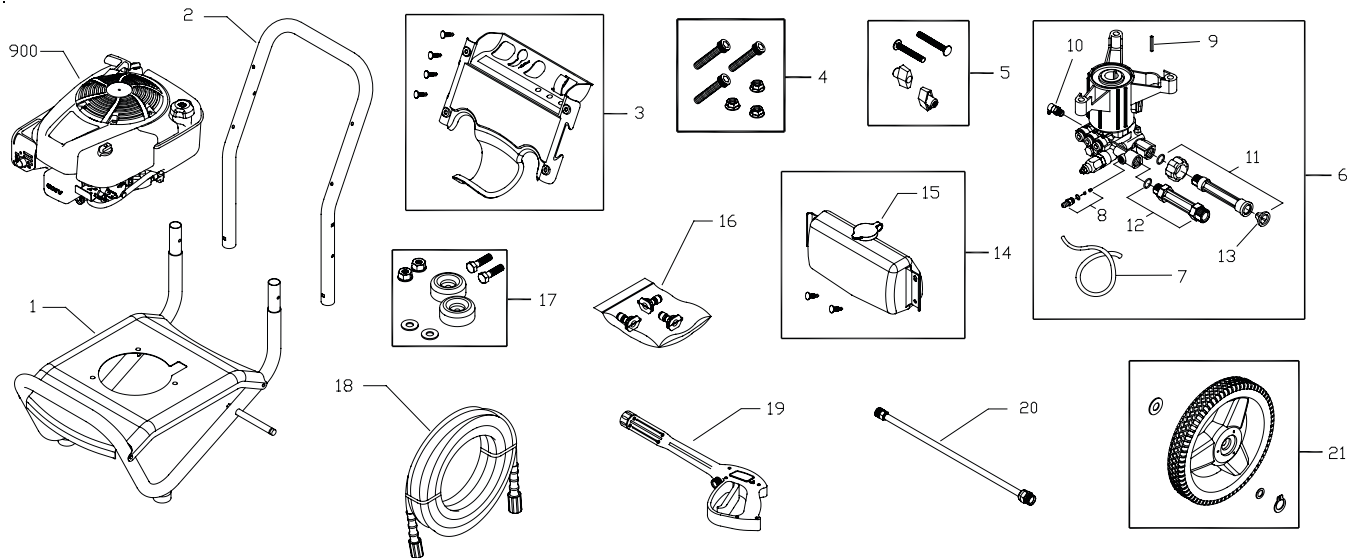

BRUTE™

by

Illustrated Parts List

Questions? Help is just a moment away!
Call: Pressure Washer Helpline
1-800-743-4115 M-F 8-5 CT

Briggs & Stratton Power Products group, LLC
Jefferson, Wisconsin, U.S.A.

Model No. 020429-0 (2700 PSI Pressure Washer) IPL No. 311616 Revision - (10/28/2009)

Exploded View and Parts List — Main Unit

Item	Part #	Description
1	204921GS	BASE
	208725GS	AXLE
2	B199110GS	HANDLE
3	311082GS	BILLBOARD
	B1797GS	CLIP
4	203526GS	KIT-HARDWARE PUMP MOUNTING
5	B2203GS	KIT-HARDWARE HANDLE
6	311553GS	PUMP
7	310975GS	HOSE-CHEMICAL
8	192914GS	KIT-CHEMICAL INJ
9	23139GS	KEY
10	208673GS	VALVE-THERMAL RELIEF
11	201496GS	KIT-WATER INLET
12	201497GS	FITTING
13	B2384GS	FILTER-GARDEN HOSE
14	205369GS	TANK-CHEMICAL
	192980GS	KIT-VALVE
	B1797GS	CLIPS
15	B3222EGS	CAP-CHEMICAL TANK
16	311074GS	KIT-QC NOZZLES
	195983ALGS	NOZZLE-QC GREEN
	195983AJGS	NOZZLE-QC RED
	198841GS	NOZZLE-QC BLACK
17	192310GS	MOUNT-VIBRATION

Item	Part #	Description
18	196006GS	HOSE
19	204627GS	GUN
20	200595GS	EXTENSION-QC
21	204922GS	KIT-WHEEL
	206625GS	WASHER
	207165GS	RING-SNAP
900	§	ENGINE

Items Not Illustrated

311073GS	MANUAL-OPERATOR'S
BB3061BGS	OIL
311077GS	DECAL-Shroud
A1040NGS	HOSE-CHEMICAL
194256GS	TAG-WARNING